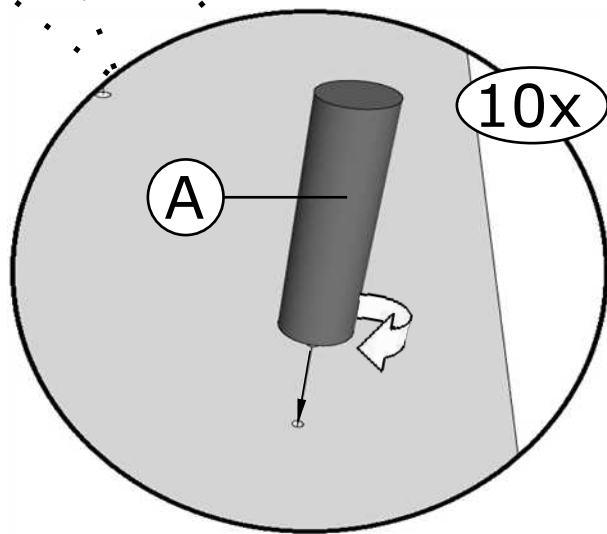

SOFI 200x180 art. no : 20150224/01

30min.

A	B	C	D	E	F
190mm	M8x100	8x30		4x25	5
10x	4x	4x	1x	8x	1x

COLLI	DESCRIPTION	MARK
1	HEADBOARD	1
2	BOXSPRING LEFT	2
3	BOXSPRING RIGHT	3
4	MATTRESS	4
COLLIE 5 (FITTINGS) IS INCLUDED IN COLLIE 1 (HEADBOARD)		

D	E
	 <p>4x25</p>
1	8x

B	C	F
		
M8x100	8x30	5
4	4	1