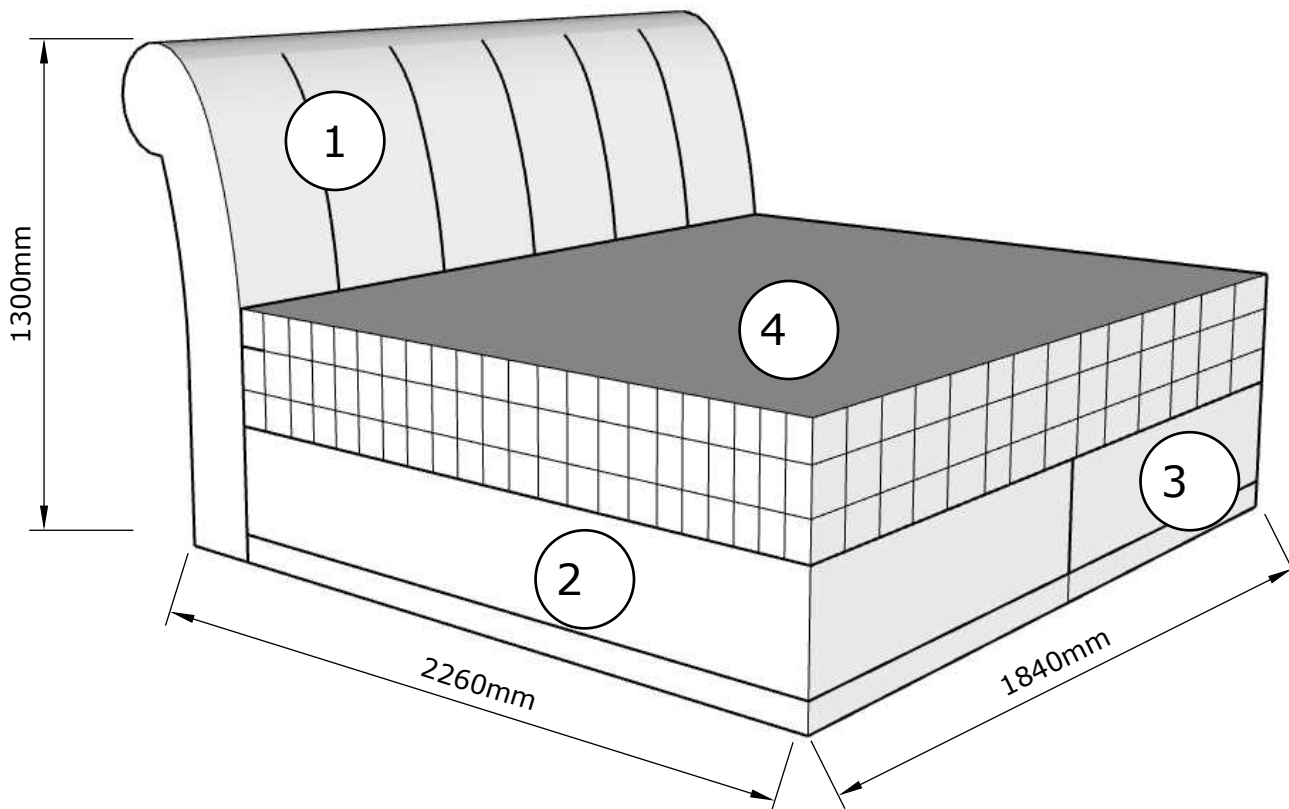

SOFI 200x180 art. no : 20150224/01

30min.

A	B	C	D	E	F
190mm	M8x100	8x30		4x25	5
10x	4x	4x	1x	8x	1x

COLLI	DESCRIPTION	MARK
1	HEADBOARD	1
2	BOXSPRING LEFT	2
3	BOXSPRING RIGHT	3
4	MATTRESS	4
COLLIE 5 (FITTINGS) IS INCLUDED IN COLLIE 1 (HEADBOARD)		

D	E
	 <p>4x25</p>
1	8x

B	C	F
		
M8x100	8x30	5
4	4	1