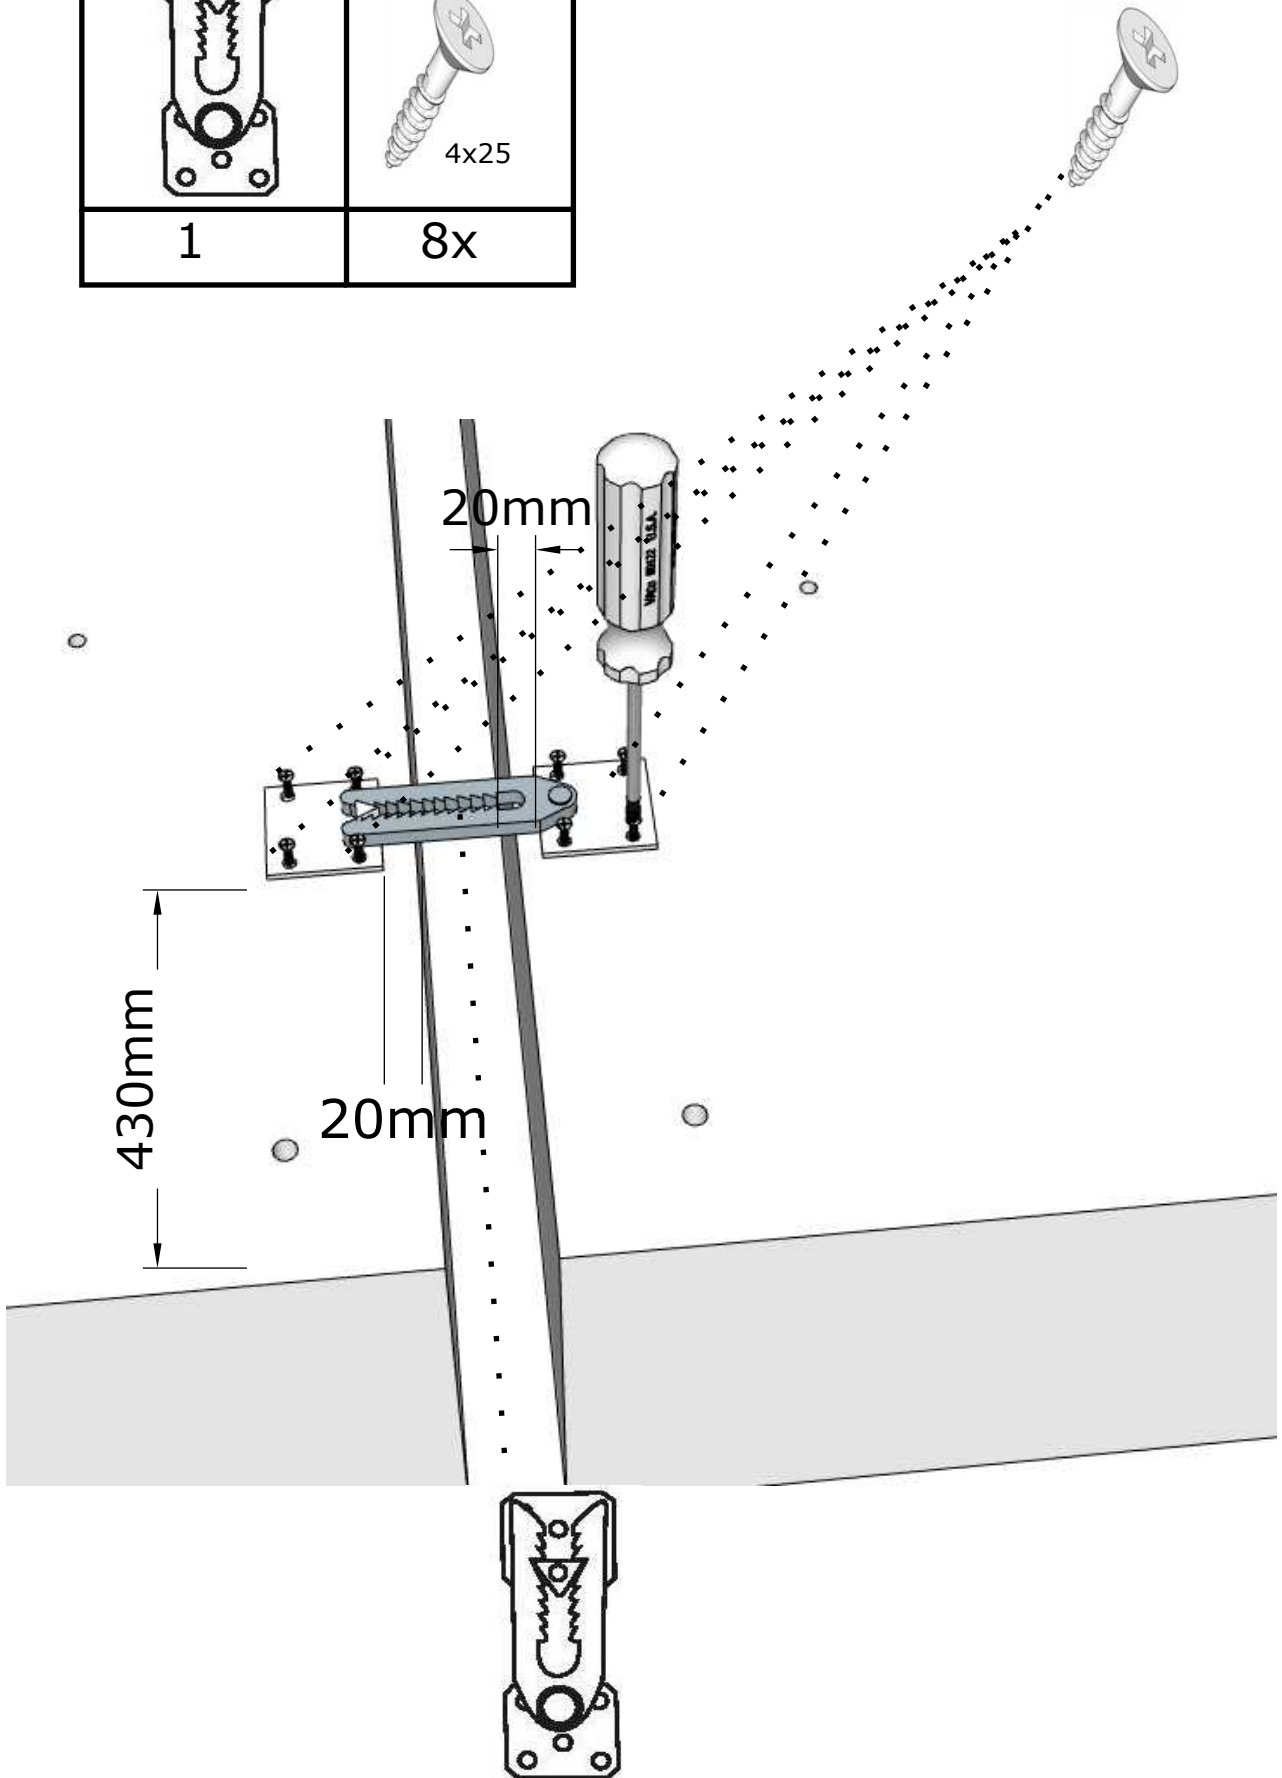

SOFI 200x180 art. no : 20150224/01

30min.

A	B	C	D	E	F
190mm	M8x100	8x30		4x25	5
10x	4x	4x	1x	8x	1x

COLLI	DESCRIPTION	MARK
1	HEADBOARD	1
2	BOXSPRING LEFT	2
3	BOXSPRING RIGHT	3
4	MATTRESS	4
COLLIE 5 (FITTINGS) IS INCLUDED IN COLLIE 1 (HEADBOARD)		

D	E
	 <p>4x25</p>
1	8x

B	C	F
		
M8x100	8x30	5
4	4	1