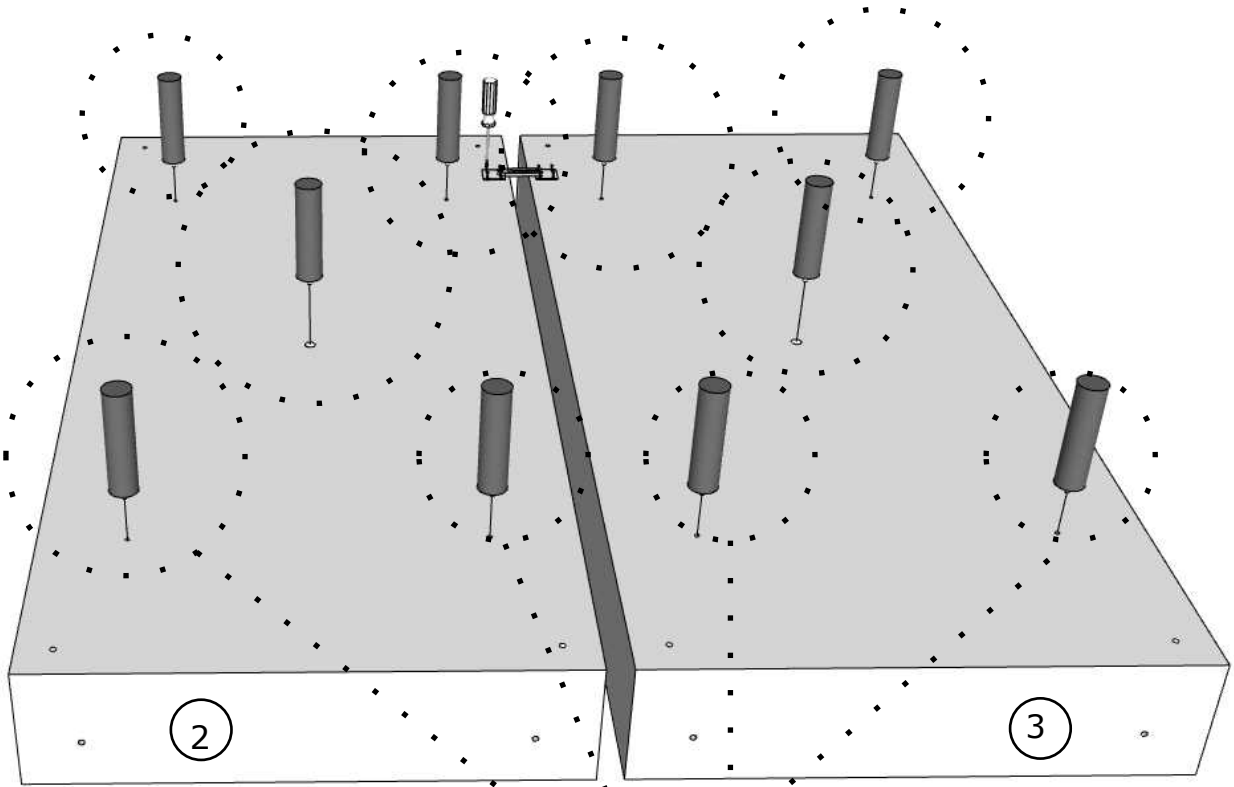

SOFI 200x180 art. no : 20150224/01

30min.

A	B	C	D	E	F
190mm	M8x100	8x30		4x25	5
10x	4x	4x	1x	8x	1x

COLLI	DESCRIPTION	MARK
1	HEADBOARD	1
2	BOXSPRING LEFT	2
3	BOXSPRING RIGHT	3
4	MATTRESS	4
COLLIE 5 (FITTINGS) IS INCLUDED IN COLLIE 1 (HEADBOARD)		

D	E
	 <p>4x25</p>
1	8x

B	C	F
		
M8x100	8x30	5
4	4	1